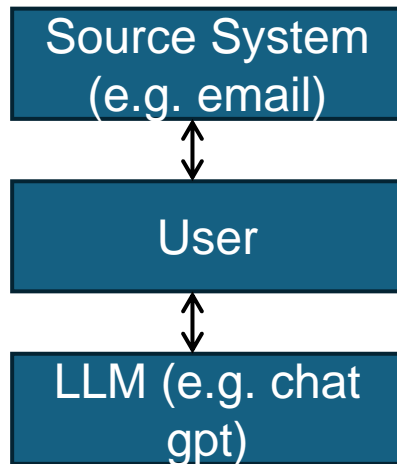

MCP-based AI solutions to support the management of funding programmes

Speaker: Christian Bercker,
rechenwerk

rechenwerk – capacities and experiences

- Our Focus is IT to support funding programmes (more general: digitalization of financial application processes)
- Founded in 2010, located in Essen
- Technologies:
 - Database
 - Webapplications
 - Business Intelligence
 - **AI**
- Other capacities:
 - Financial application processes
 - Funding programmes
 - International projects

AI – MCP: the generic approach and its benefits

Copy and Paste

MCP Approach

Benefits of the MCP Approach

- Usability
- Security/Privacy
- Traceability
- Reliability

AI – MCP: complexity and costs

MCP Approach