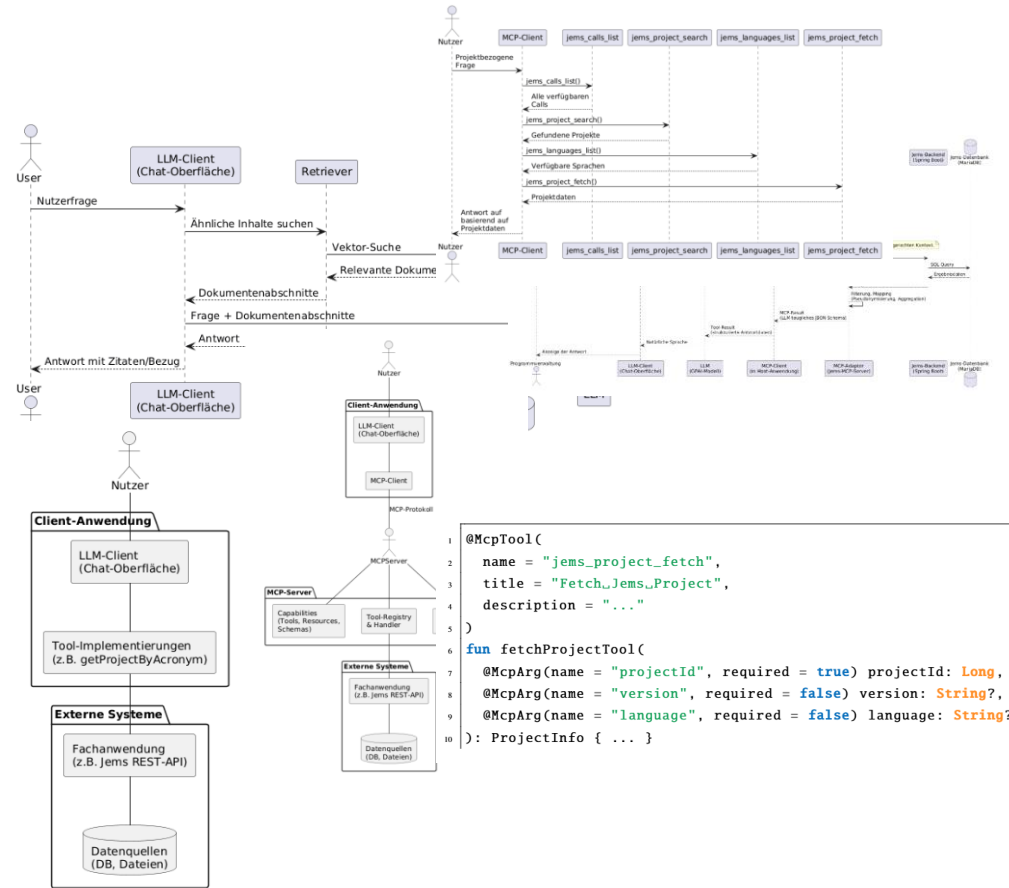

AI – MCP: the generic approach and its benefits

Copy and Paste

MCP Approach

Benefits of the MCP Approach

- Usability
- Security/Privacy
- Traceability
- Reliability

AI – MCP: complexity and costs

MCP Approach

Costs and Complexities

- Development (Analysis, Design, Programming, Tests)
- Use Case specific
- Business Logic
- API - Aggregation

AI – MCP: use cases in the area of programme management

USE CASE	Search project partner	Write application	Assess application	Audit project	<i>Monitor and evaluate programme</i>
SOURCE SYSTEM	project database (e. g. KEEP, Cordis)	project database, monitoring system	monitoring system	monitoring system	<i>monitoring system</i>
INPUT	project idea	detailed project information	project application	progress reports, payment claims	<i>programme information</i>
OUTPUT	List of Partners (capacity, experience, etc.)	Draft of application (structured as needed)	Assessment of project application	List of possible findings	<i>statements on effectiveness</i>

MCP-based AI solutions – partners (type and role)

AI related project examples:

PROJEKT	Programme	Website	Partner
Accord	HORIZON	https://accordproject.org/about/	Technical Research Centre of Finland
AI4Green	INTERREG	https://ai4green.eu/	FH Kufstein Tirol
DIGIH4A	EFRE	https://www.interregnorthsea.eu/digih4a/about-the-project	Innovation Skåne AB
AIGeniale	INTERREG	https://ai-geniale.it/	ECOLE
AI Grape	INTERREG	https://www.ita-slo.eu/en/ai-grape	Venetische Agentur für Innovation im Primärsektor - Veneto Agricoltura
FLUTE	HORIZON.2.1	https://www.fluteproject.eu/	INRIA – Institut National de Recherche en Informatique et en Automatique (France)
Confidential6G	HORIZON	https://confidential6g.eu/	WINGS ICT Solutions Technologies Pliroforikis Kai Epikoinonion Anonymi Etaireia (Greece)

Partner type and role:

- Business/process knowledge
- Other interesting use cases