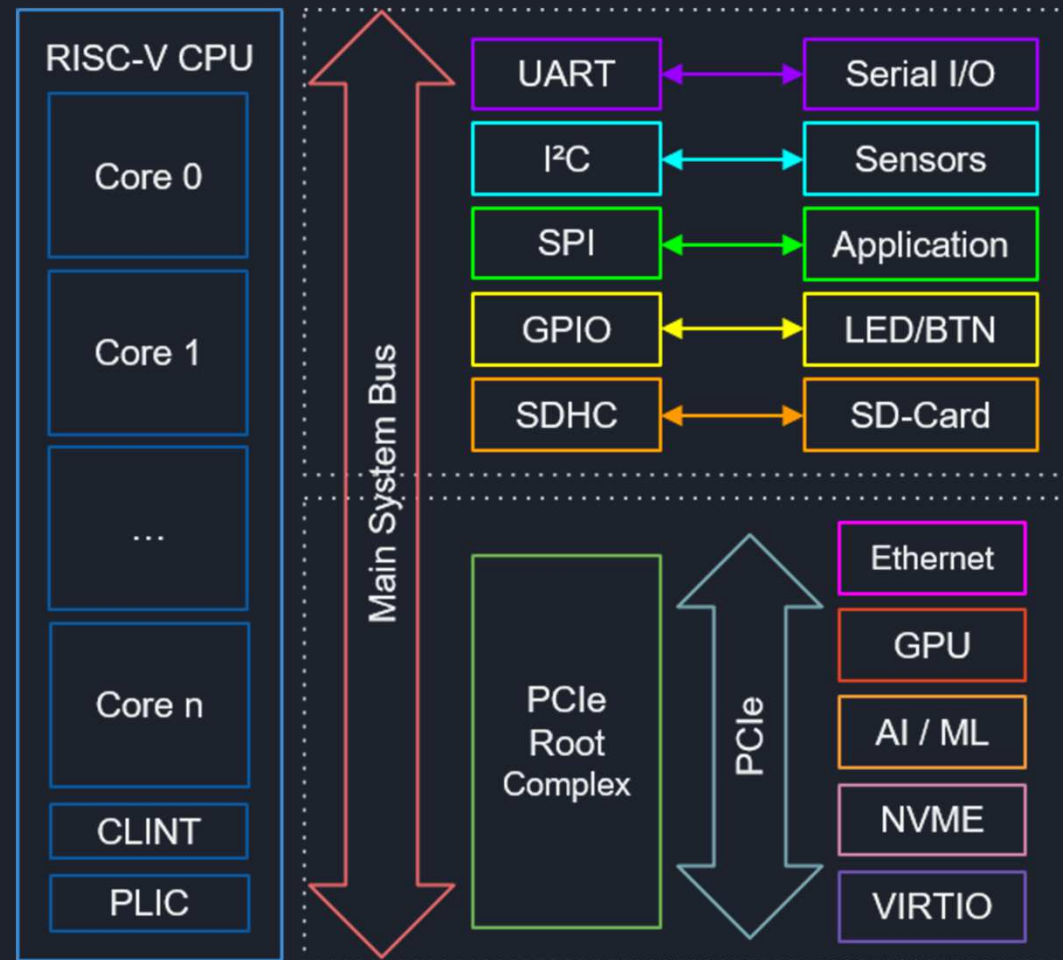

MACHINEWARE

RISC-V instruction set architecture (ISA)

- Programmable **processor (CPU) architecture** developed at UC Berkeley in 2010
- **Open ISA standard** (not “open source”)
- First widely accepted open ISA, broad **academia and industry support**
- Available to anyone **w/o license costs**
- Easy to **scale** and to **customize**
- Major **challenges**:
 - Competitive landscape (e.g. ARM)
 - Identify application sweet spots and configurations
 - Develop **comprehensive SW and tools ecosystem**

MachineWare GmbH Products & Services

- Virtual Prototypes based on SystemC
- Fast CPU Instruction Set Simulators
 - SIM-V (RISC-V ISS)
 - SIM-A (ARM ISS)
- Qbox/QEMU
- ARM-on-ARM
- Services
 - SystemC, QEMU Modeling
 - Training & Consulting

Desired EU partnerships related to RISC-V

- Major application domains:
 - automotive, telecom, AI, critical infrastructures
- Use of **Virtual Prototypes** for
 - SW development and verification
 - System-on-chip design
 - CPU customization
 - Cybersecurity
- **Contact info:**
 - Prof. Dr. Rainer Leupers
 - leupers@ice.rwth-aachen.de
 - www.ice.rwth-aachen.de
 - <https://www.linkedin.com/in/rainer-leupers-135b344>
 - www.machineware.de
 - <https://www.linkedin.com/company/machineware>