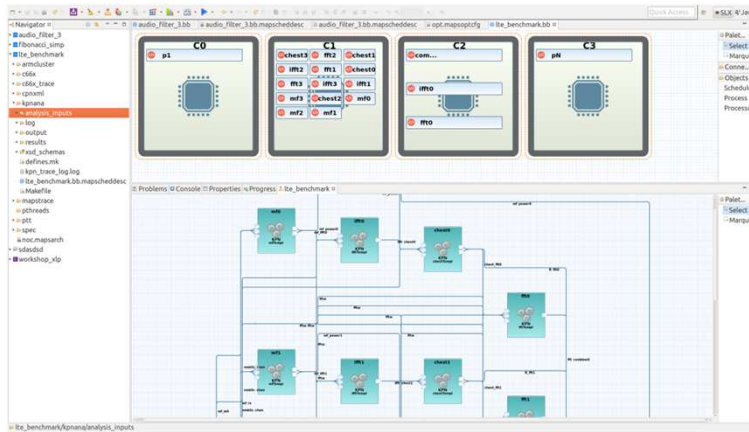

RISC-V Software Ecosystem

Rainer Leupers

MACHINEWARE

RWTHAACHEN
UNIVERSITY

Our R&D topics in HW/SW co-design technologies

Embedded SW development tools

System-on-chip HW design

Virtual prototyping

MACHINEWARE

RISC-V instruction set architecture (ISA)

- Programmable **processor (CPU) architecture** developed at UC Berkeley in 2010
- **Open ISA standard** (not “open source”)
- First widely accepted open ISA, broad **academia and industry support**
- Available to anyone **w/o license costs**
- Easy to **scale** and to **customize**
- Major **challenges**:
 - Competitive landscape (e.g. ARM)
 - Identify application sweet spots and configurations
 - Develop **comprehensive SW and tools ecosystem**