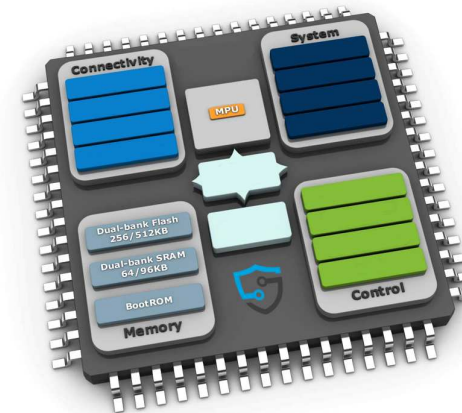

RISC-V Software Ecosystem

Rainer Leupers

MACHINEWARE

RWTHAACHEN
UNIVERSITY

Our R&D topics in HW/SW co-design technologies

Embedded SW development tools

System-on-chip HW design

Virtual prototyping

Desired EU partnerships related to RISC-V

- Major application domains:
 - automotive, telecom, AI, critical infrastructures
- Use of **Virtual Prototypes** for
 - SW development and verification
 - System-on-chip design
 - CPU customization
 - Cybersecurity
- **Contact info:**
 - Prof. Dr. Rainer Leupers
 - leupers@ice.rwth-aachen.de
 - www.ice.rwth-aachen.de
 - <https://www.linkedin.com/in/rainer-leupers-135b344>
 - www.machineware.de
 - <https://www.linkedin.com/company/machineware>