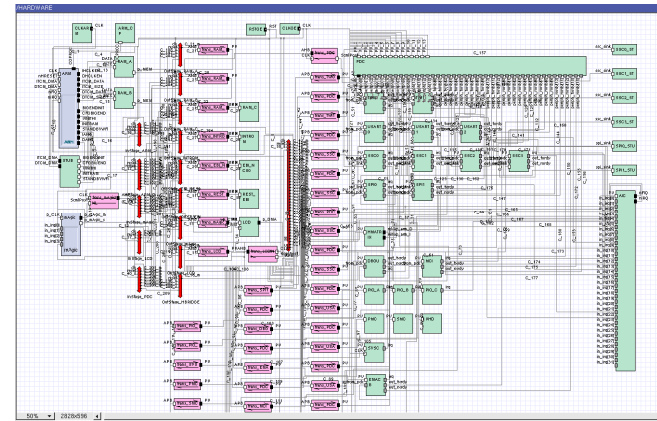

RISC-V Software Ecosystem

Rainer Leupers

MACHINEWARE

RWTHAACHEN
UNIVERSITY

Our R&D topics in HW/SW co-design technologies

Embedded SW development tools

System-on-chip HW design

Virtual prototyping

MACHINEWARE

RISC-V instruction set architecture (ISA)

- Programmable **processor (CPU) architecture** developed at UC Berkeley in 2010
- **Open ISA standard** (not “open source”)
- First widely accepted open ISA, broad **academia and industry support**
- Available to anyone **w/o license costs**
- Easy to **scale** and to **customize**
- Major **challenges**:
 - Competitive landscape (e.g. ARM)
 - Identify application sweet spots and configurations
 - Develop **comprehensive SW and tools ecosystem**